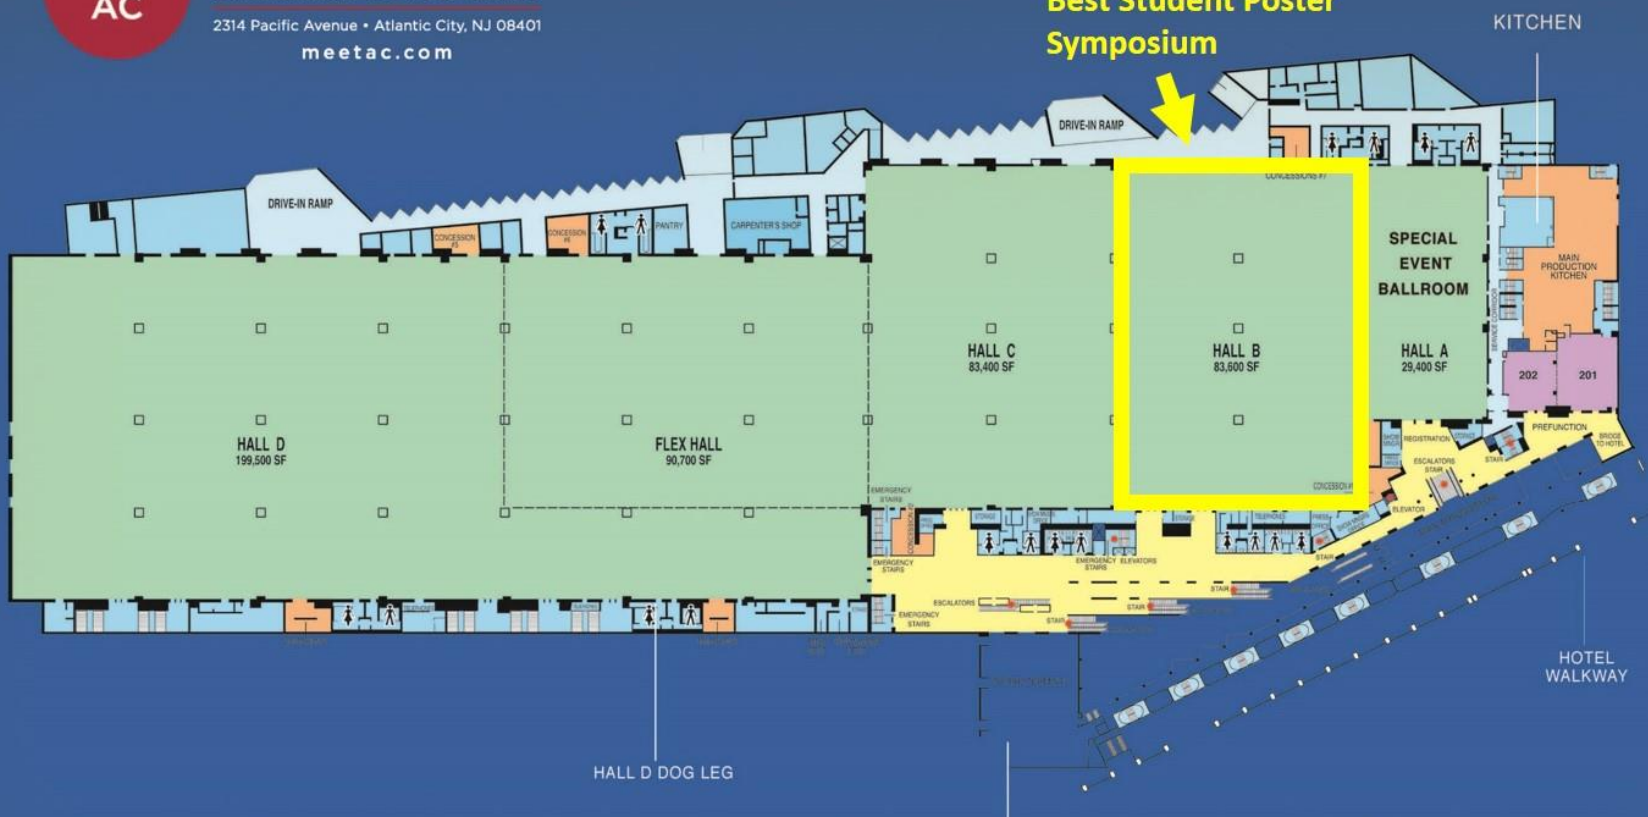

# ATLANTIC CITY CONVENTION & GROUP SALES

2314 Pacific Avenue • Atlantic City, NJ 08401  
meetac.com

**Best Student Poster  
Symposium**

HALL D DOG LEG

RAIL TERMINAL

HOTEL WALKWAY

## SECOND LEVEL EXHIBIT HALLS

- Exhibit Halls
- Meeting Rooms
- Prefunction Areas
- Public Circulation
- Food Service
- Vertical Circulation
- Support Areas
- Service Circulation