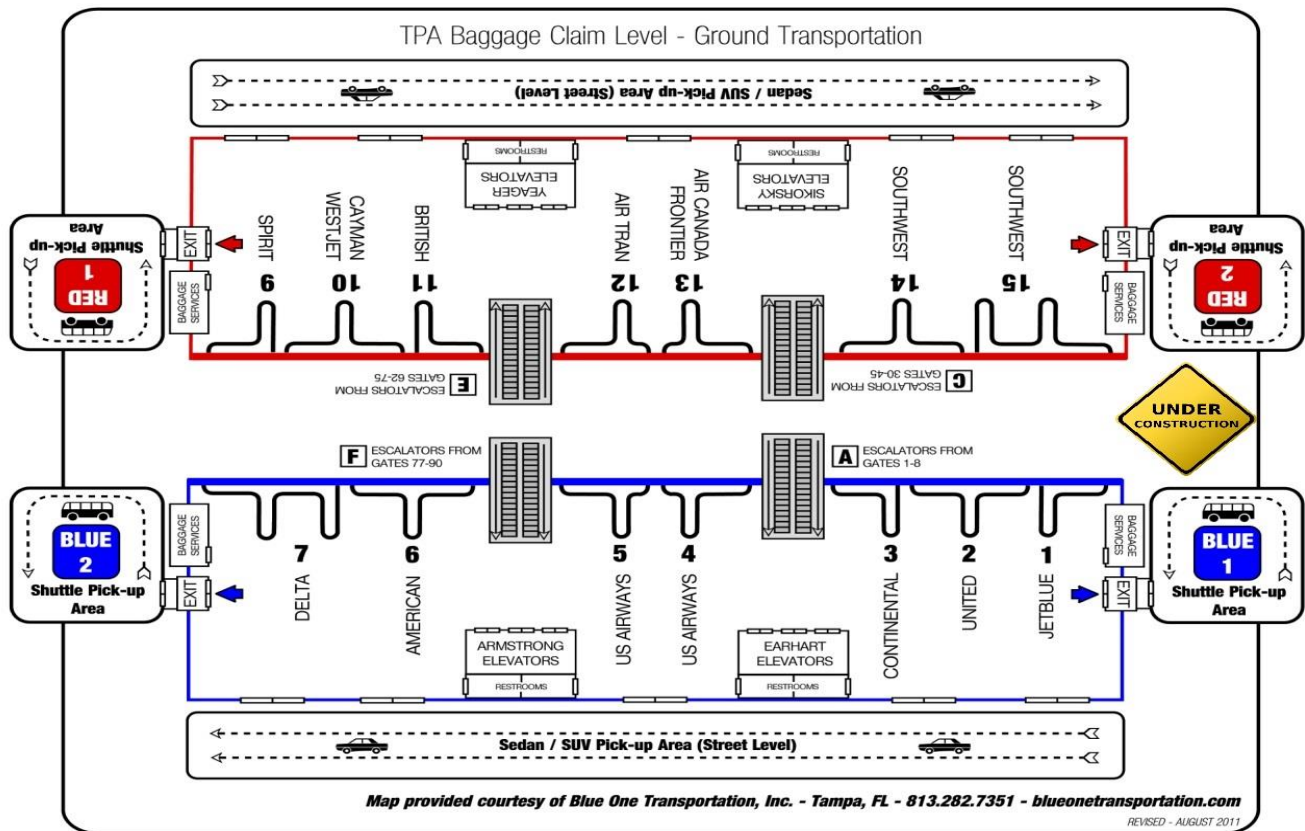

### Non Stop Airport Transportation

Blue One Transportation, the Tampa Marriott Waterside preferred shuttle service, offers non-stop transportation to and from the Tampa International Airport. No reservations are needed-

**Departing the Marriott please meet our shuttle outside the main lobby every top of the hour starting at 5:00 AM. Special Rate for top of the hour ONLY**